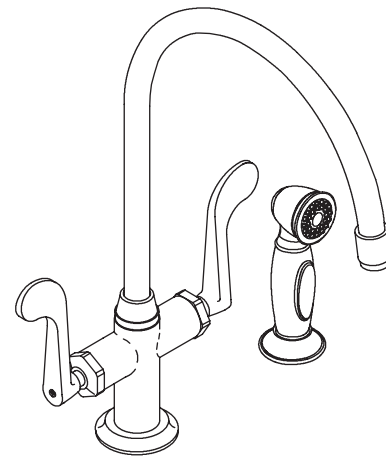

**KITCHEN SINK FAUCET
K-8763
ALSO K-8762**

ADA

Features

- Brass construction
- Brass valve bodies
- Quarter-turn washerless ceramic disc valves
- 2.5 gpm (9.5 lpm)
- Lower flow aerator options are available (refer to the Kohler Price Book)
- Wristblade handles
- Available with or without handspray
- Optional escutcheon plate is available for three-hole installations
- 9-1/4" (23.5 cm) gooseneck swing spout

Codes/Standards Applicable

- Specified model meets or exceeds the following:
- ASME A112.18.1/CSA B125.1
 - IAPMO/cUPC
 - NSF 61
 - Energy Policy Act of 1992 (EPACT)
 - ADA

Colors/Finishes

- CP: Polished Chrome
- BN: Brushed Nickel

Specified Model

Model	Description	Colors/Finishes			
		<input type="checkbox"/> CP	<input type="checkbox"/> BN	<input type="checkbox"/> BX	<input type="checkbox"/> Other ____
K-8763	Kitchen sink faucet with accent handspray (shown)	<input type="checkbox"/> CP	<input type="checkbox"/> BN		<input type="checkbox"/> Other ____
K-8763-BX	Kitchen sink faucet with classic handspray			<input type="checkbox"/> BX	
K-8762	Kitchen sink faucet less handspray	<input type="checkbox"/> CP	<input type="checkbox"/> BN		<input type="checkbox"/> Other ____

Optional Accessories			
K-14511	10-1/2" (26.7 cm) escutcheon plate for three-hole installations	<input type="checkbox"/> CP	<input type="checkbox"/> BN

Product Specification

The two-handle kitchen sink faucet shall be of brass construction. Faucet shall feature brass valve bodies. Faucet shall feature quarter-turn washerless ceramic disc valves, assuring positive handle stop positioning. Faucet shall include 9-1/4" (23.5 cm) gooseneck swing spout, and wristblade handles. Faucet shall be available with or without handspray. Faucet shall be available with optional escutcheon plate for three-hole installations. Faucet shall have a flow rate of 2.5 gpm (9.5 lpm) with lower flow aerator options available (refer to the Kohler Price Book). Faucet shall be Kohler Model K-_____-_____- or K-8763-BX.