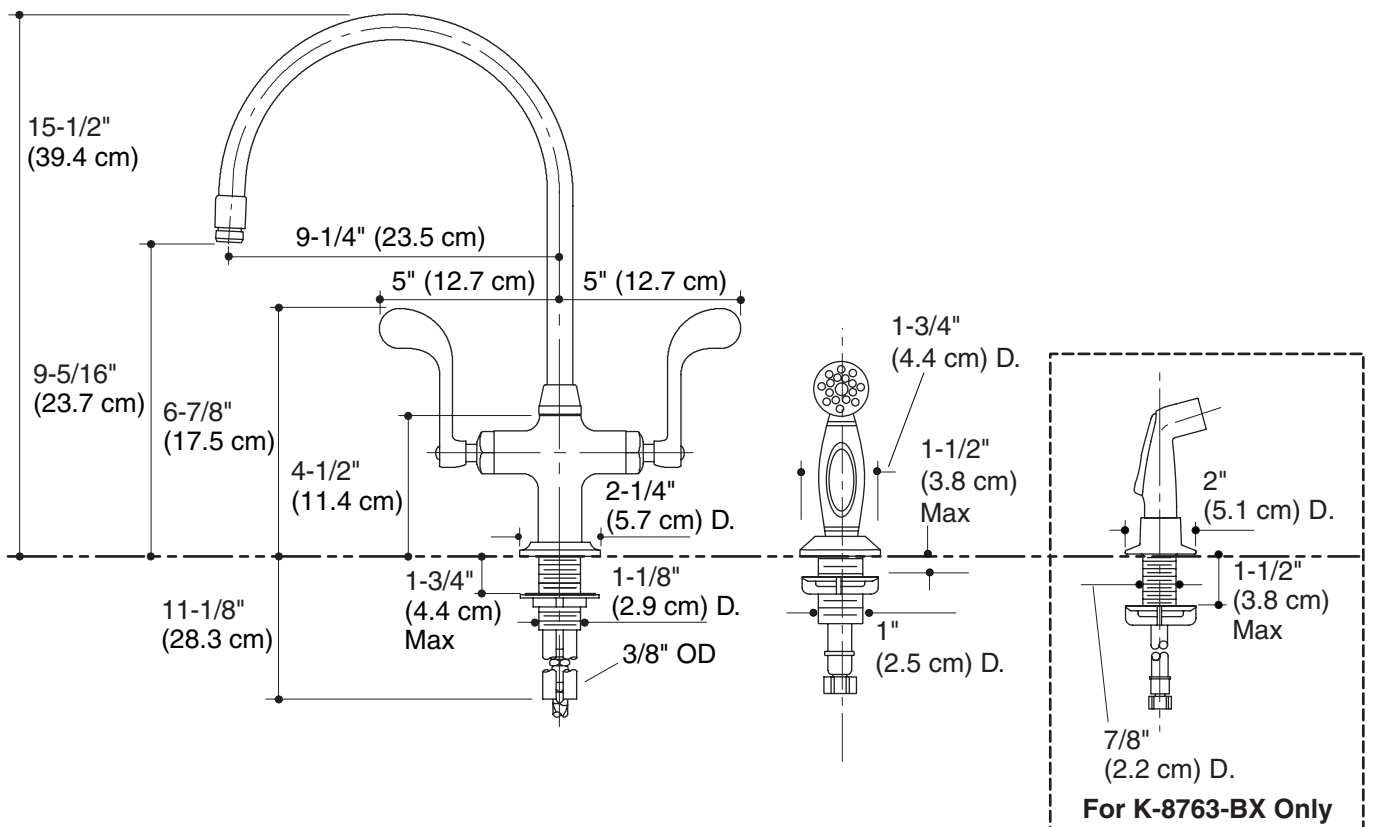

Installation Notes

Install this product according to the installation guide.

Product Diagram