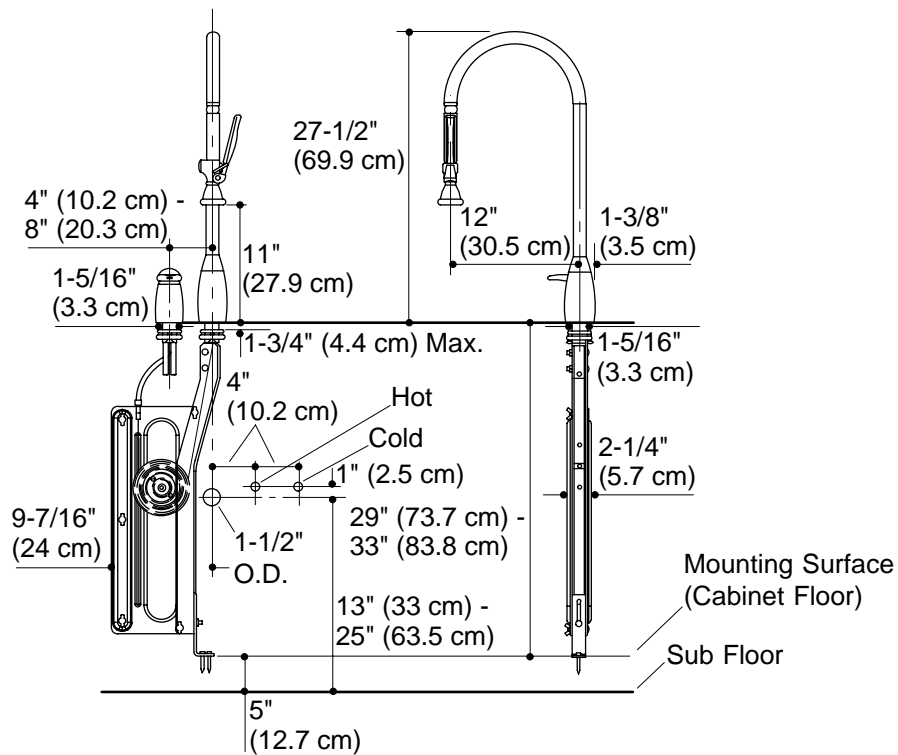

**KITCHEN SINK FAUCET
K-6330**

Features

- Brass construction
- Rotates left or right 70 degrees
- Hose extends 30 inches (76.2 cm)
- Ceramic valve for precise user control
- Spray valve has user controllable flow
- Spray head rotates to select spray or aerated stream
- Integral vacuum breaker
- High arch 27-1/2" (69.9 cm) brass spout

Model	Description	
K-6330	ProMaster™ Kitchen Sink Faucet	<input type="checkbox"/> CP

PRODUCT SPECIFICATION

Single-control kitchen faucet shall have 27-1/2" (69.9 cm) High arch brass spout. Faucet pullout spray shall extend to 30" (76.2 cm) and shall have user controllable flow. Faucet spray head shall rotate to select spray or aerated stream. Faucet shall have integral breaker. Faucet shall have ceramic valve. Faucet shall be Kohler Model K-6630-CP.

PROMASTER™

Installation Notes

Install this product according to the installation guide.

Valve and mounting system can be positioned to the left of the spout (as shown) or to the right.

Product Diagram