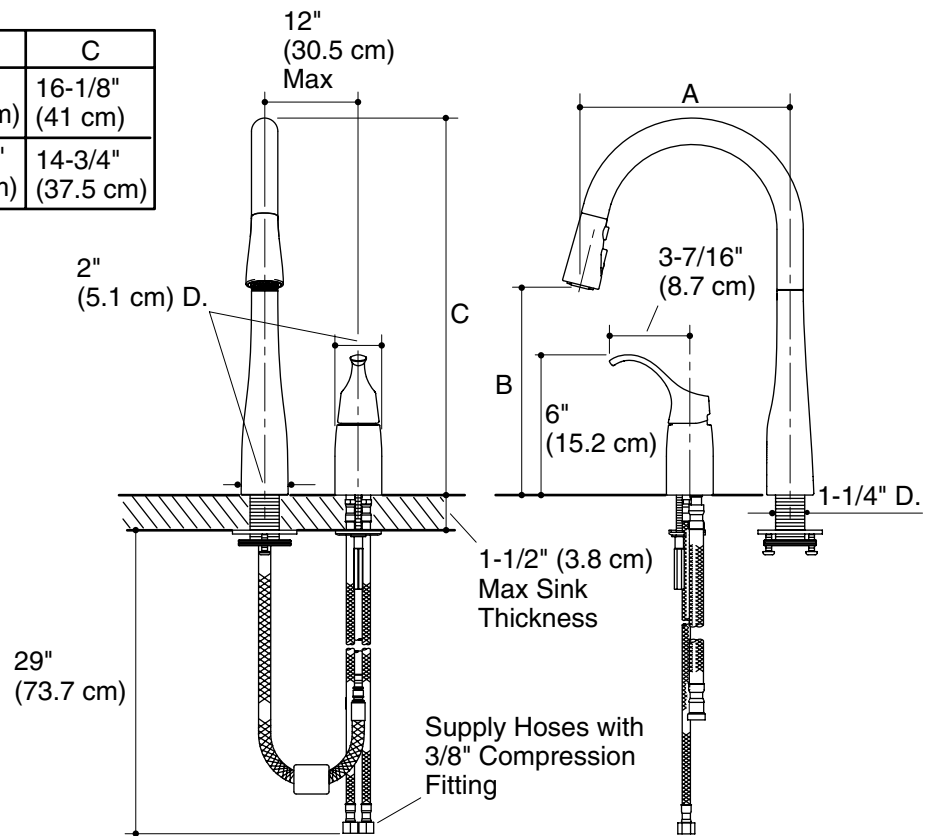

Specified Model:

Model	Description	Colors/Finishes		
K-647	9" (22.9 cm) spout reach pulldown faucet for primary kitchen sinks (shown)	<input type="checkbox"/> CP	<input type="checkbox"/> VS	<input type="checkbox"/> Other ____
K-649	8" (20.3 cm) spout reach pulldown faucet for secondary/prep sinks	<input type="checkbox"/> CP	<input type="checkbox"/> VS	<input type="checkbox"/> Other ____

Product Specification

Kitchen sink faucet with asymmetrical design shall be of metal construction. The valve shall be a one-piece, self-contained ceramic disc valve, allowing volume and temperature control. The valve shall feature temperature memory, allowing the faucet to be turned on and off at any temperature setting. Product shall feature a high-temperature limit stop for added safety, ADA compliant remote lever handle, and integral pulldown sprayhead with retractable hose and aerated flow and pause functions. Product shall include flexible connections for easy installation. Product shall have a 2.2 gallon (8.3 L) per minute flow rate. Kitchen faucet shall be Kohler Model K-_____ - _____.

SIMPLICE™

Installation Notes

Install this product according to the installation guide.

Model	A	B	C
K-647	9" (22.9 cm)	8-7/8" (22.5 cm)	16-1/8" (41 cm)
K-649	8" (20.3 cm)	7-15/16" (20.2 cm)	14-3/4" (37.5 cm)

Product Diagram